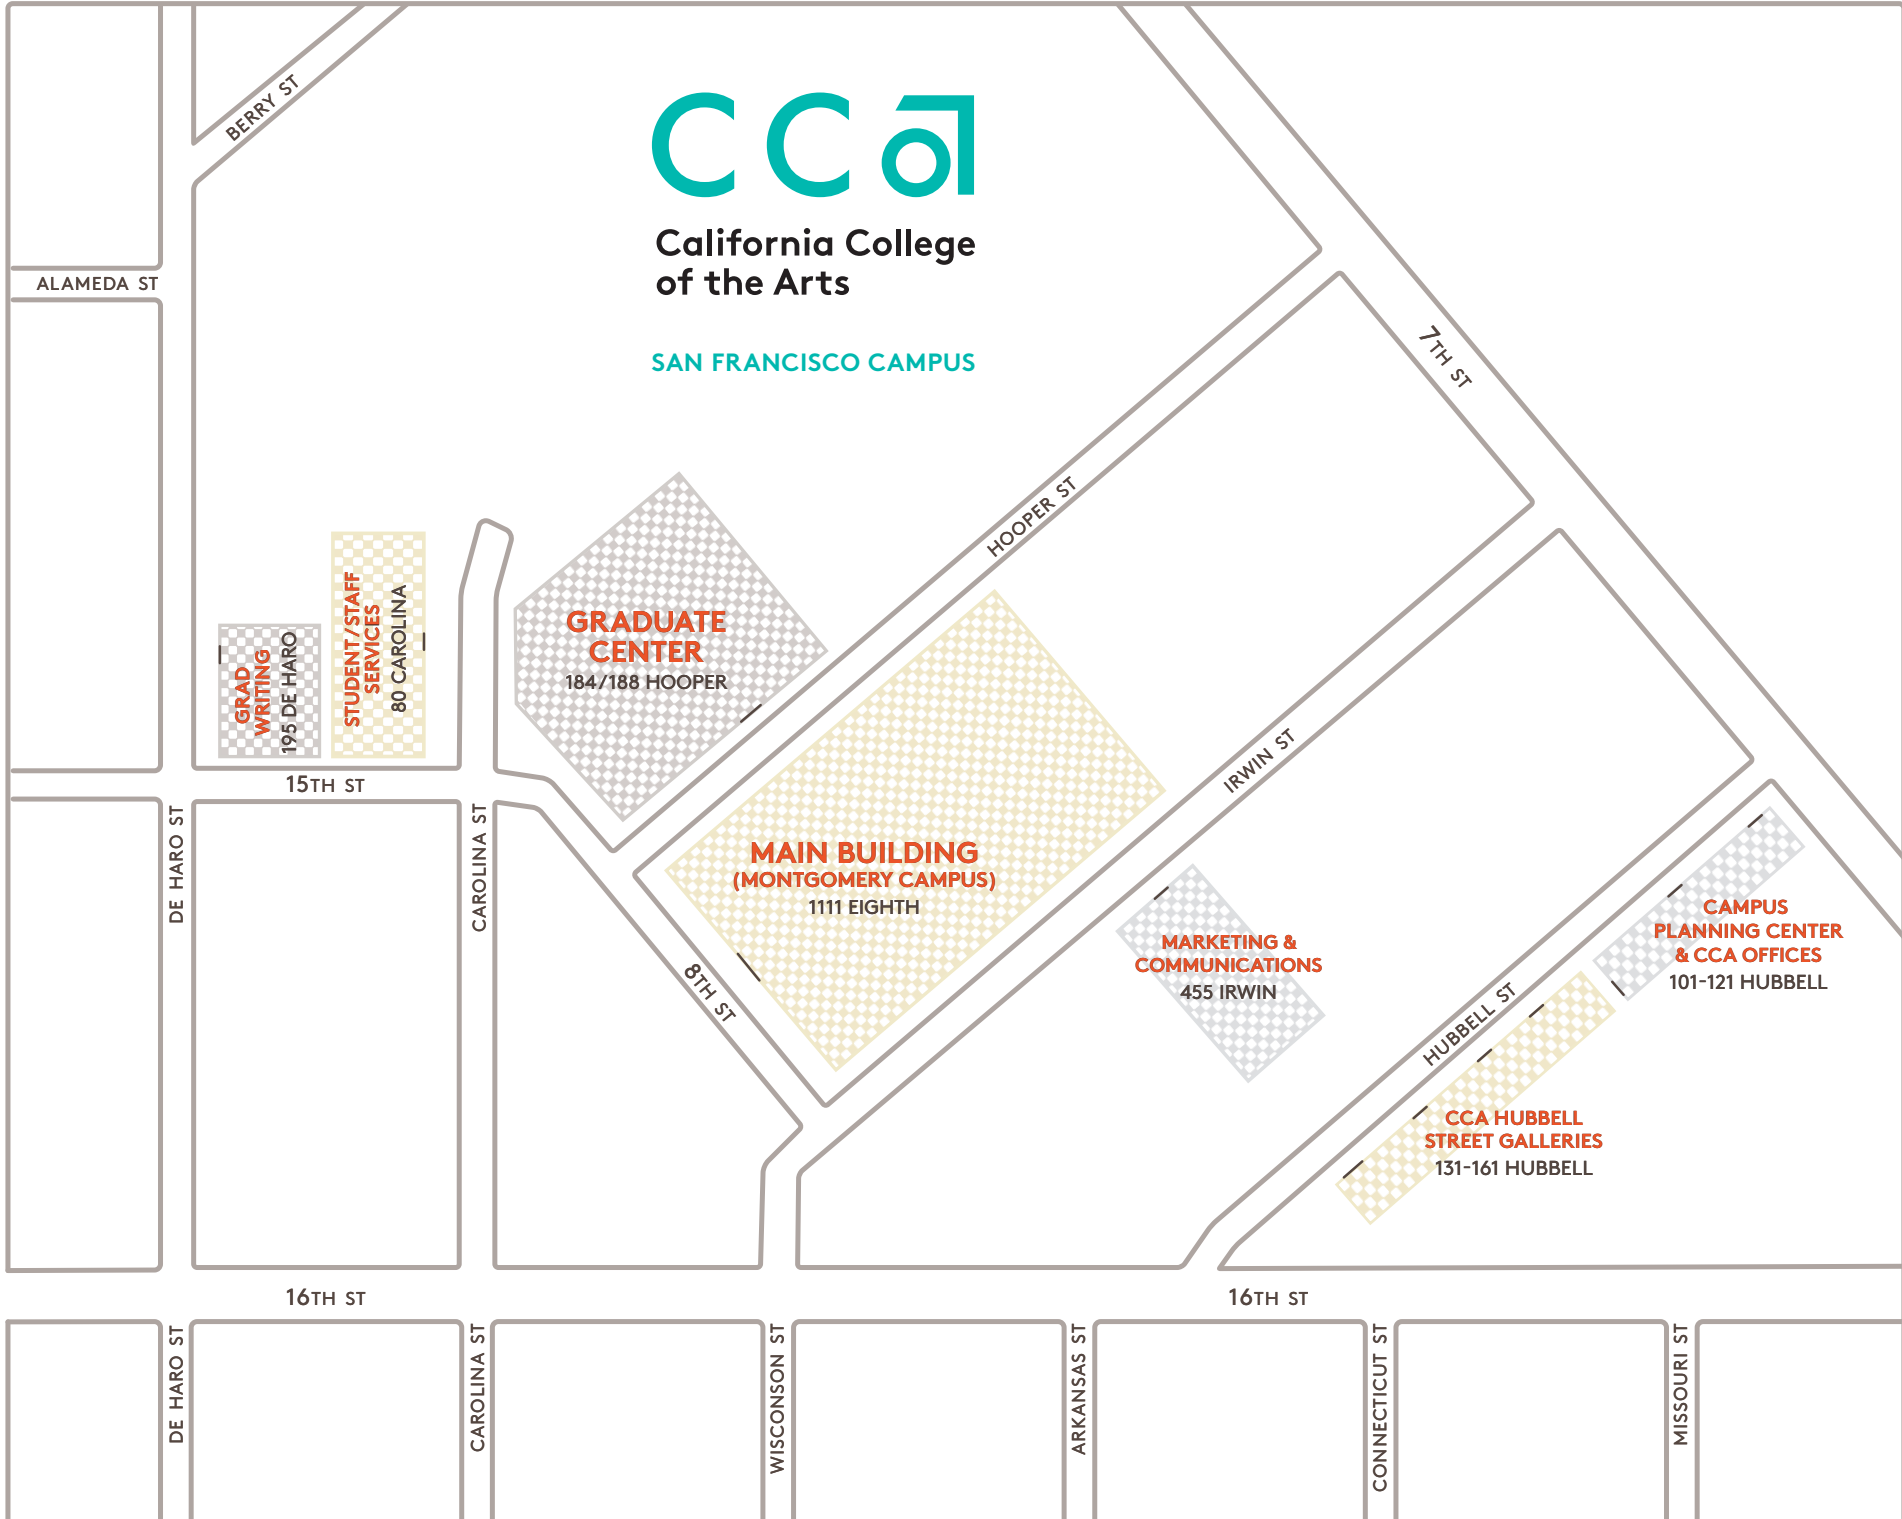

California College of the Arts

SAN FRANCISCO CAMPUS

GRAD WRITING
195 DE HARO

STUDENT/STAFF SERVICES
80 CAROLINA

GRADUATE CENTER
184/188 HOOPER

MAIN BUILDING (MONTGOMERY CAMPUS)
1111 EIGHTH

MARKETING & COMMUNICATIONS
455 IRWIN

CCA HUBBELL STREET GALLERIES
131-161 HUBBELL

CAMPUS PLANNING CENTER & CCA OFFICES
101-121 HUBBELL

ALAMEDA ST

BERRY ST

DE HARO ST

15TH ST

16TH ST

CAROLINA ST

CAROLINA ST

8TH ST

WISCONSIN ST

HOOPER ST

ARKANSAS ST

IRWIN ST

16TH ST

7TH ST

HUBBELL ST

CONNECTICUT ST

MISSOURI ST