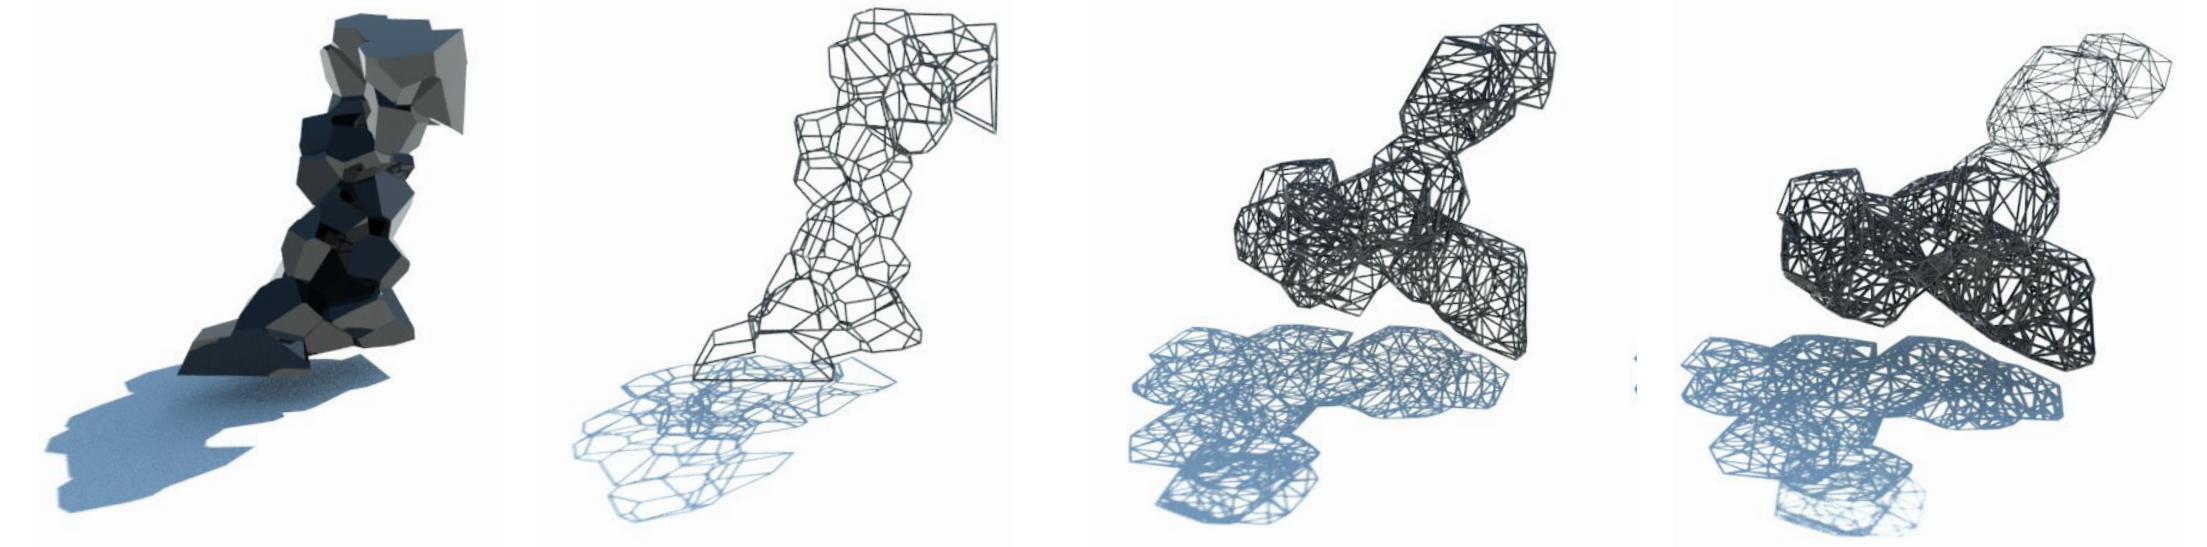

01 Outline	02 Framework	03 Contour	04 Structure
			
05 Solid Shadow	06 Line Shadow	07 Volume Shadow	08 Solid/Void Shadow
			
09 Crawling in Space	10 Sitting In Space	11 Swing on Structure	12 Spacial Sculpture Space
			
13 Plywood	14 Foam and Fabric	15 Glue	16

PROJECT 2 - PROCESS / RESEARCH

PROJECT 2 - FINAL RENDERINGS

PROJECT 1 - VITRA FIRE STATION

-Penetration -Transformation -Irregularity -Contrast -Overlapping