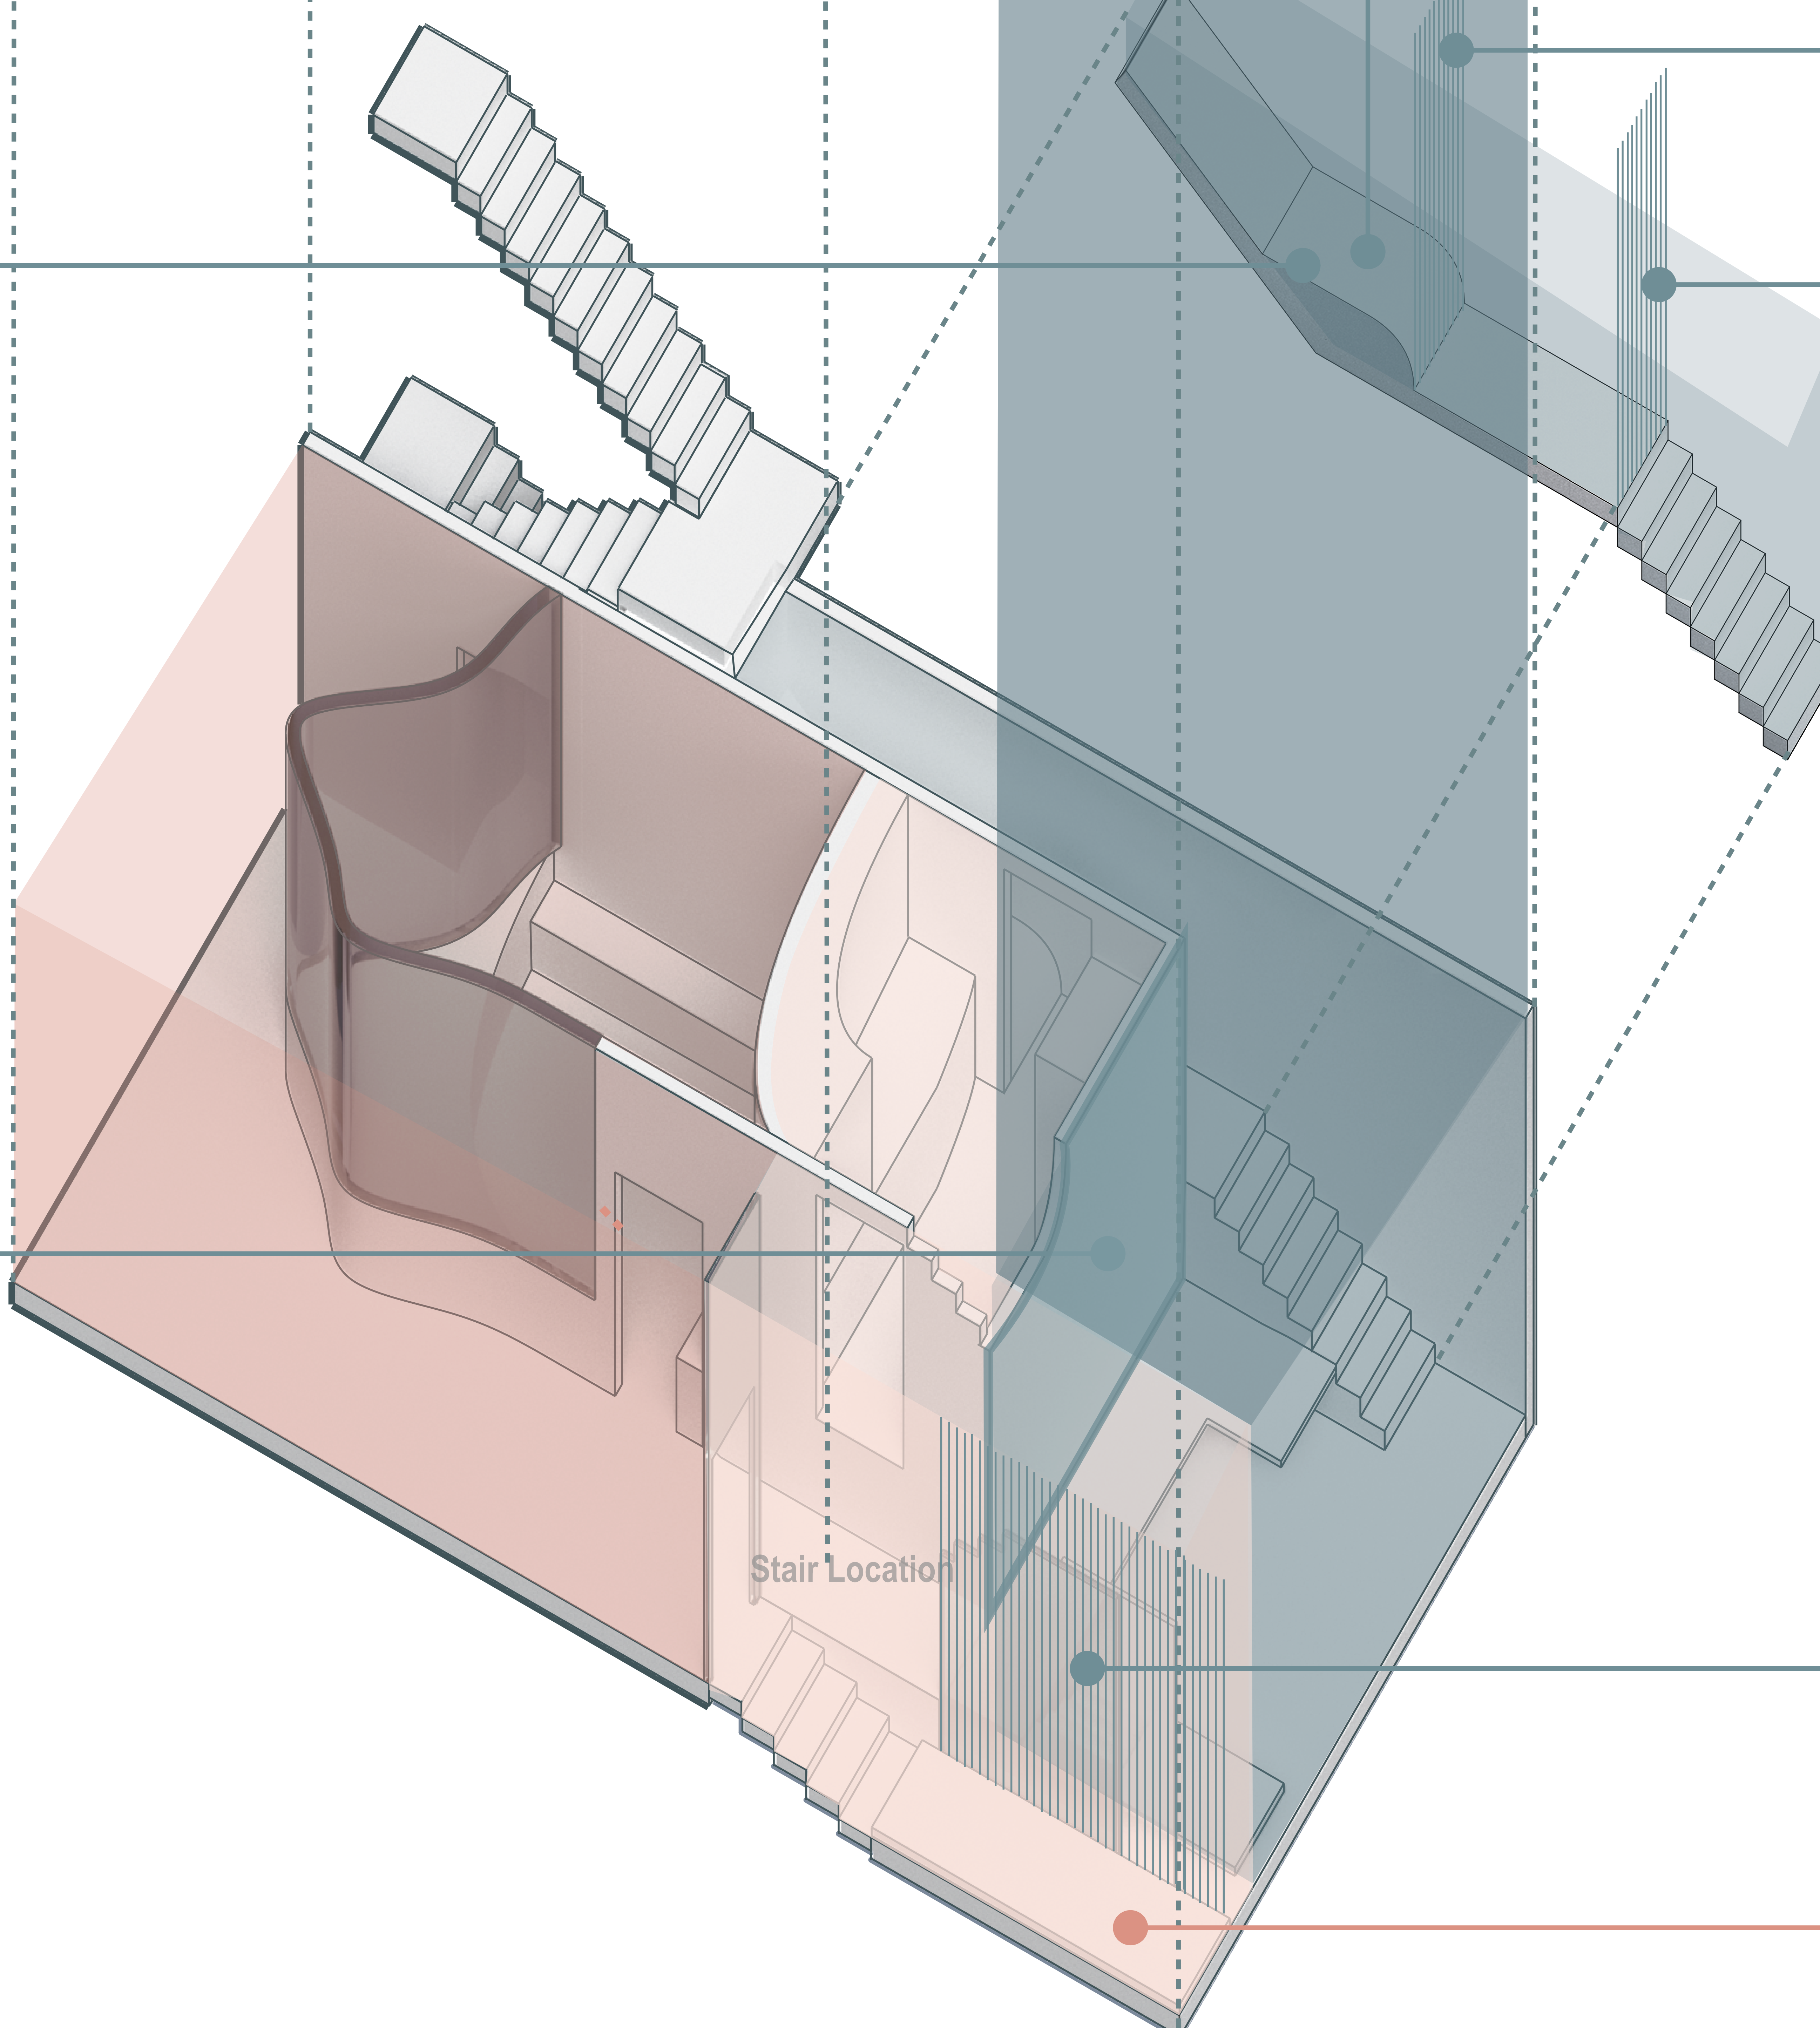

- Dry Spaces
  - Intermediate Spaces
  - Wet Spaces
- When used by short term Airbnb guests

**Opacity**  
of window changed by  
hot steam

**Steam**  
of hot water raises up

**Sauna**

**Meditation Nook**

**Sound**  
Waterfall from pipes  
create ambient sound

**Heat**  
of hot water will change  
the temperature of stone  
furniture

**Reflectivity**  
Natural light reflect water  
texture on the wall

Laptop table for people to  
sit on enjoying a view of  
adjacent wet space

**Work Station**

Stair Location