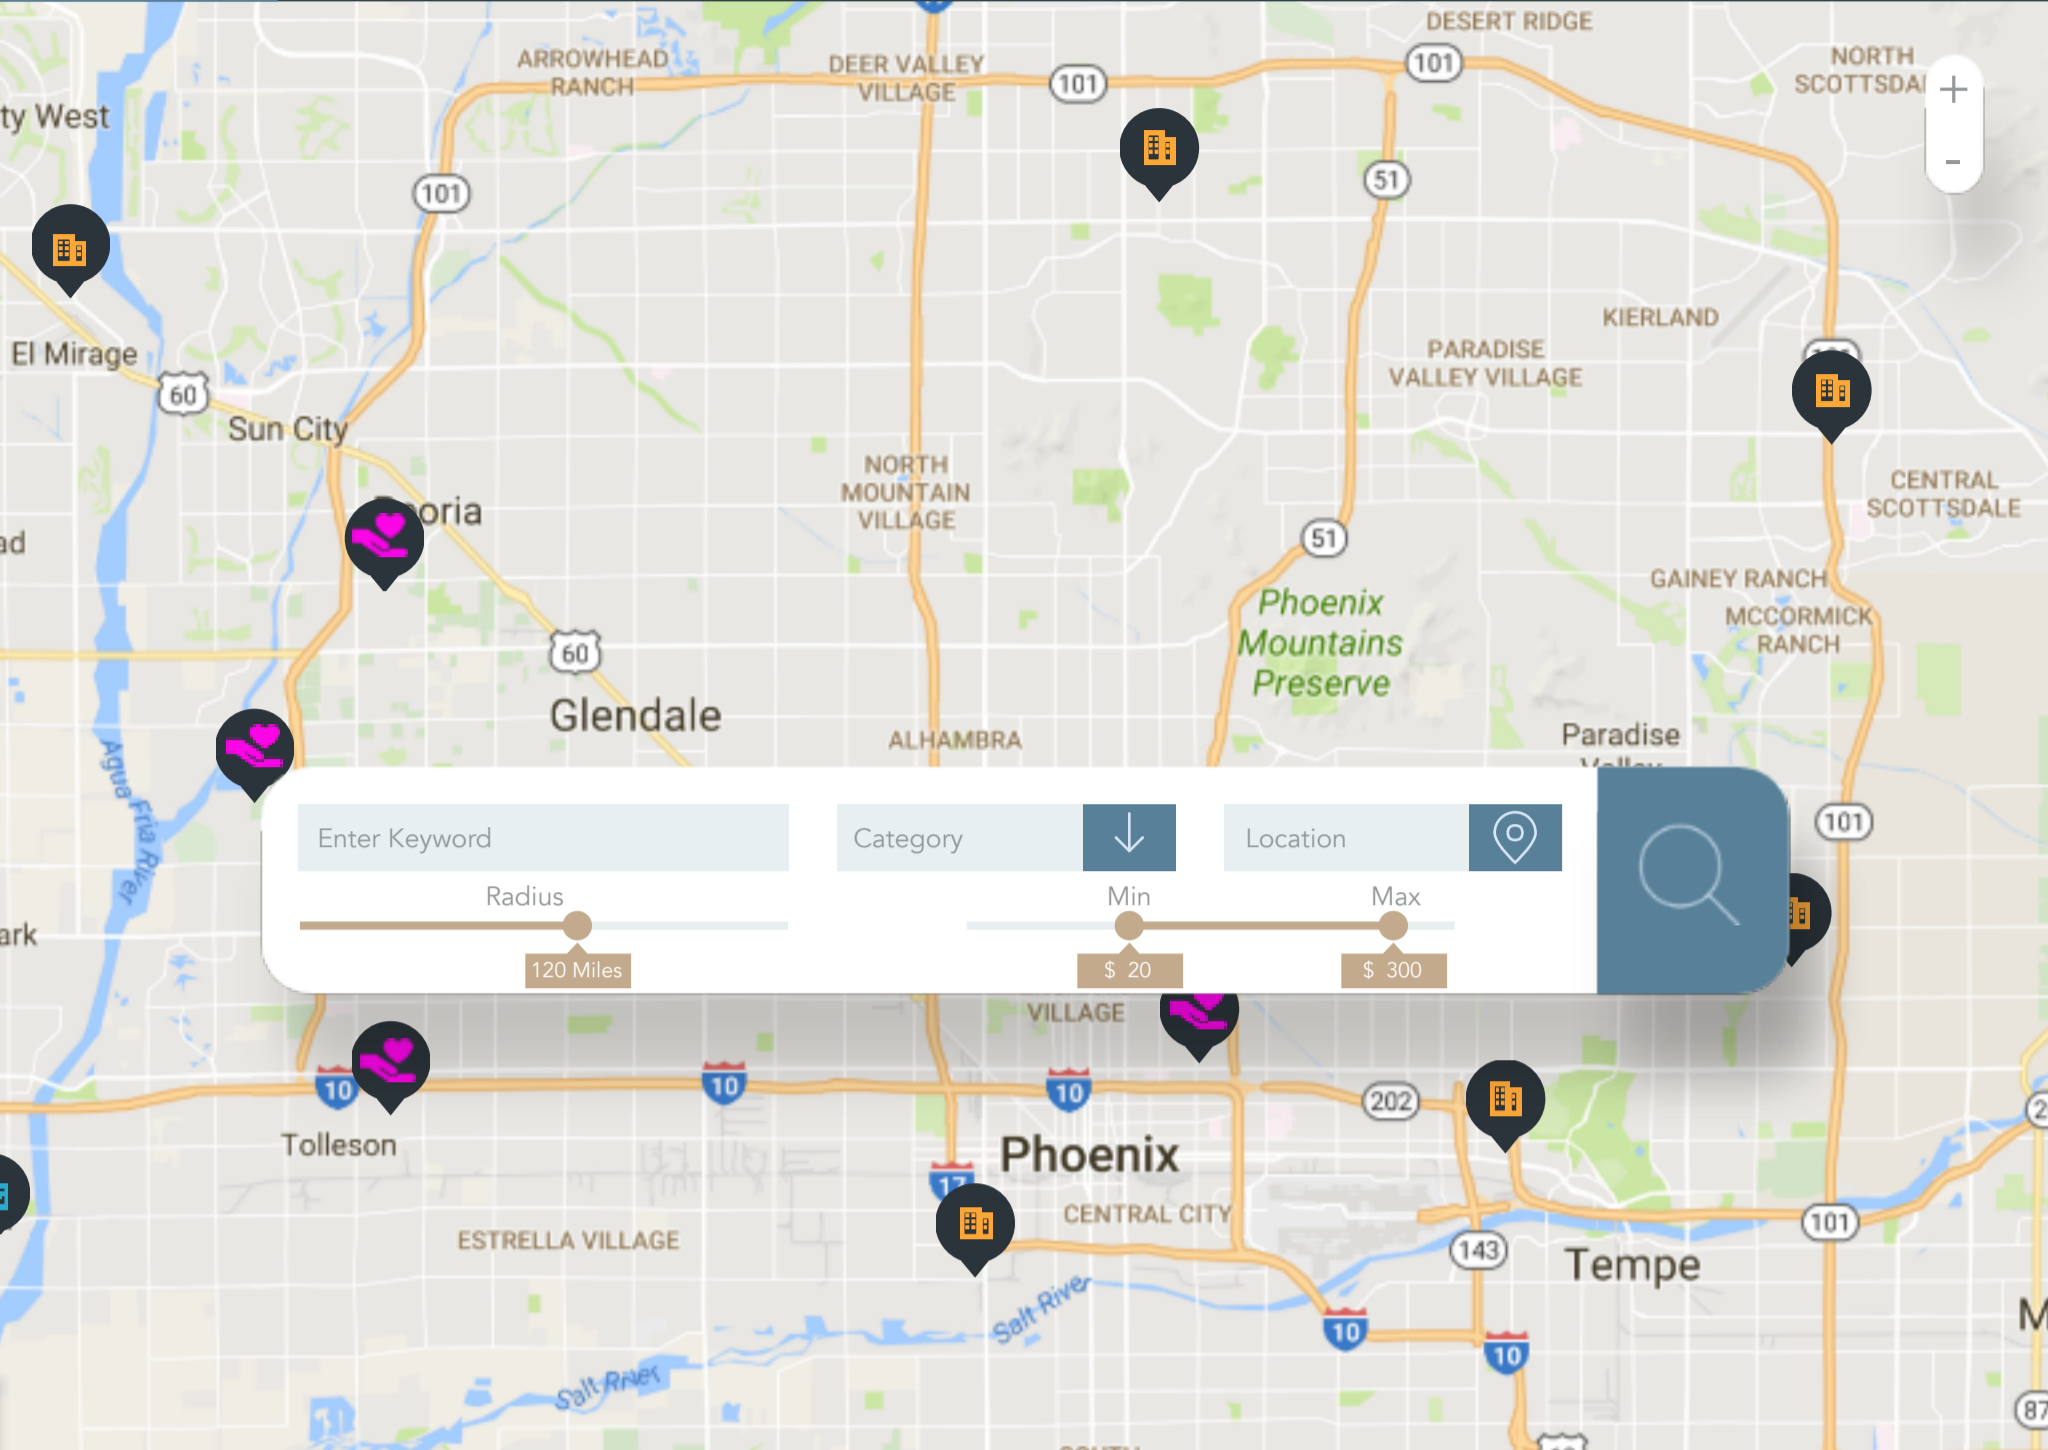

Home

Browse

Search

Calendar

1

Nanny

\$80/day

📍 Glendale, AZ

Daycare

\$300/week

📍 Glendale, AZ

Nanny

\$100/day

📍 Phoenix, AZ

Nanny

\$80/day

📍 Tempe, AZ

Small Group

\$80/day

📍 Phoenix, AZ