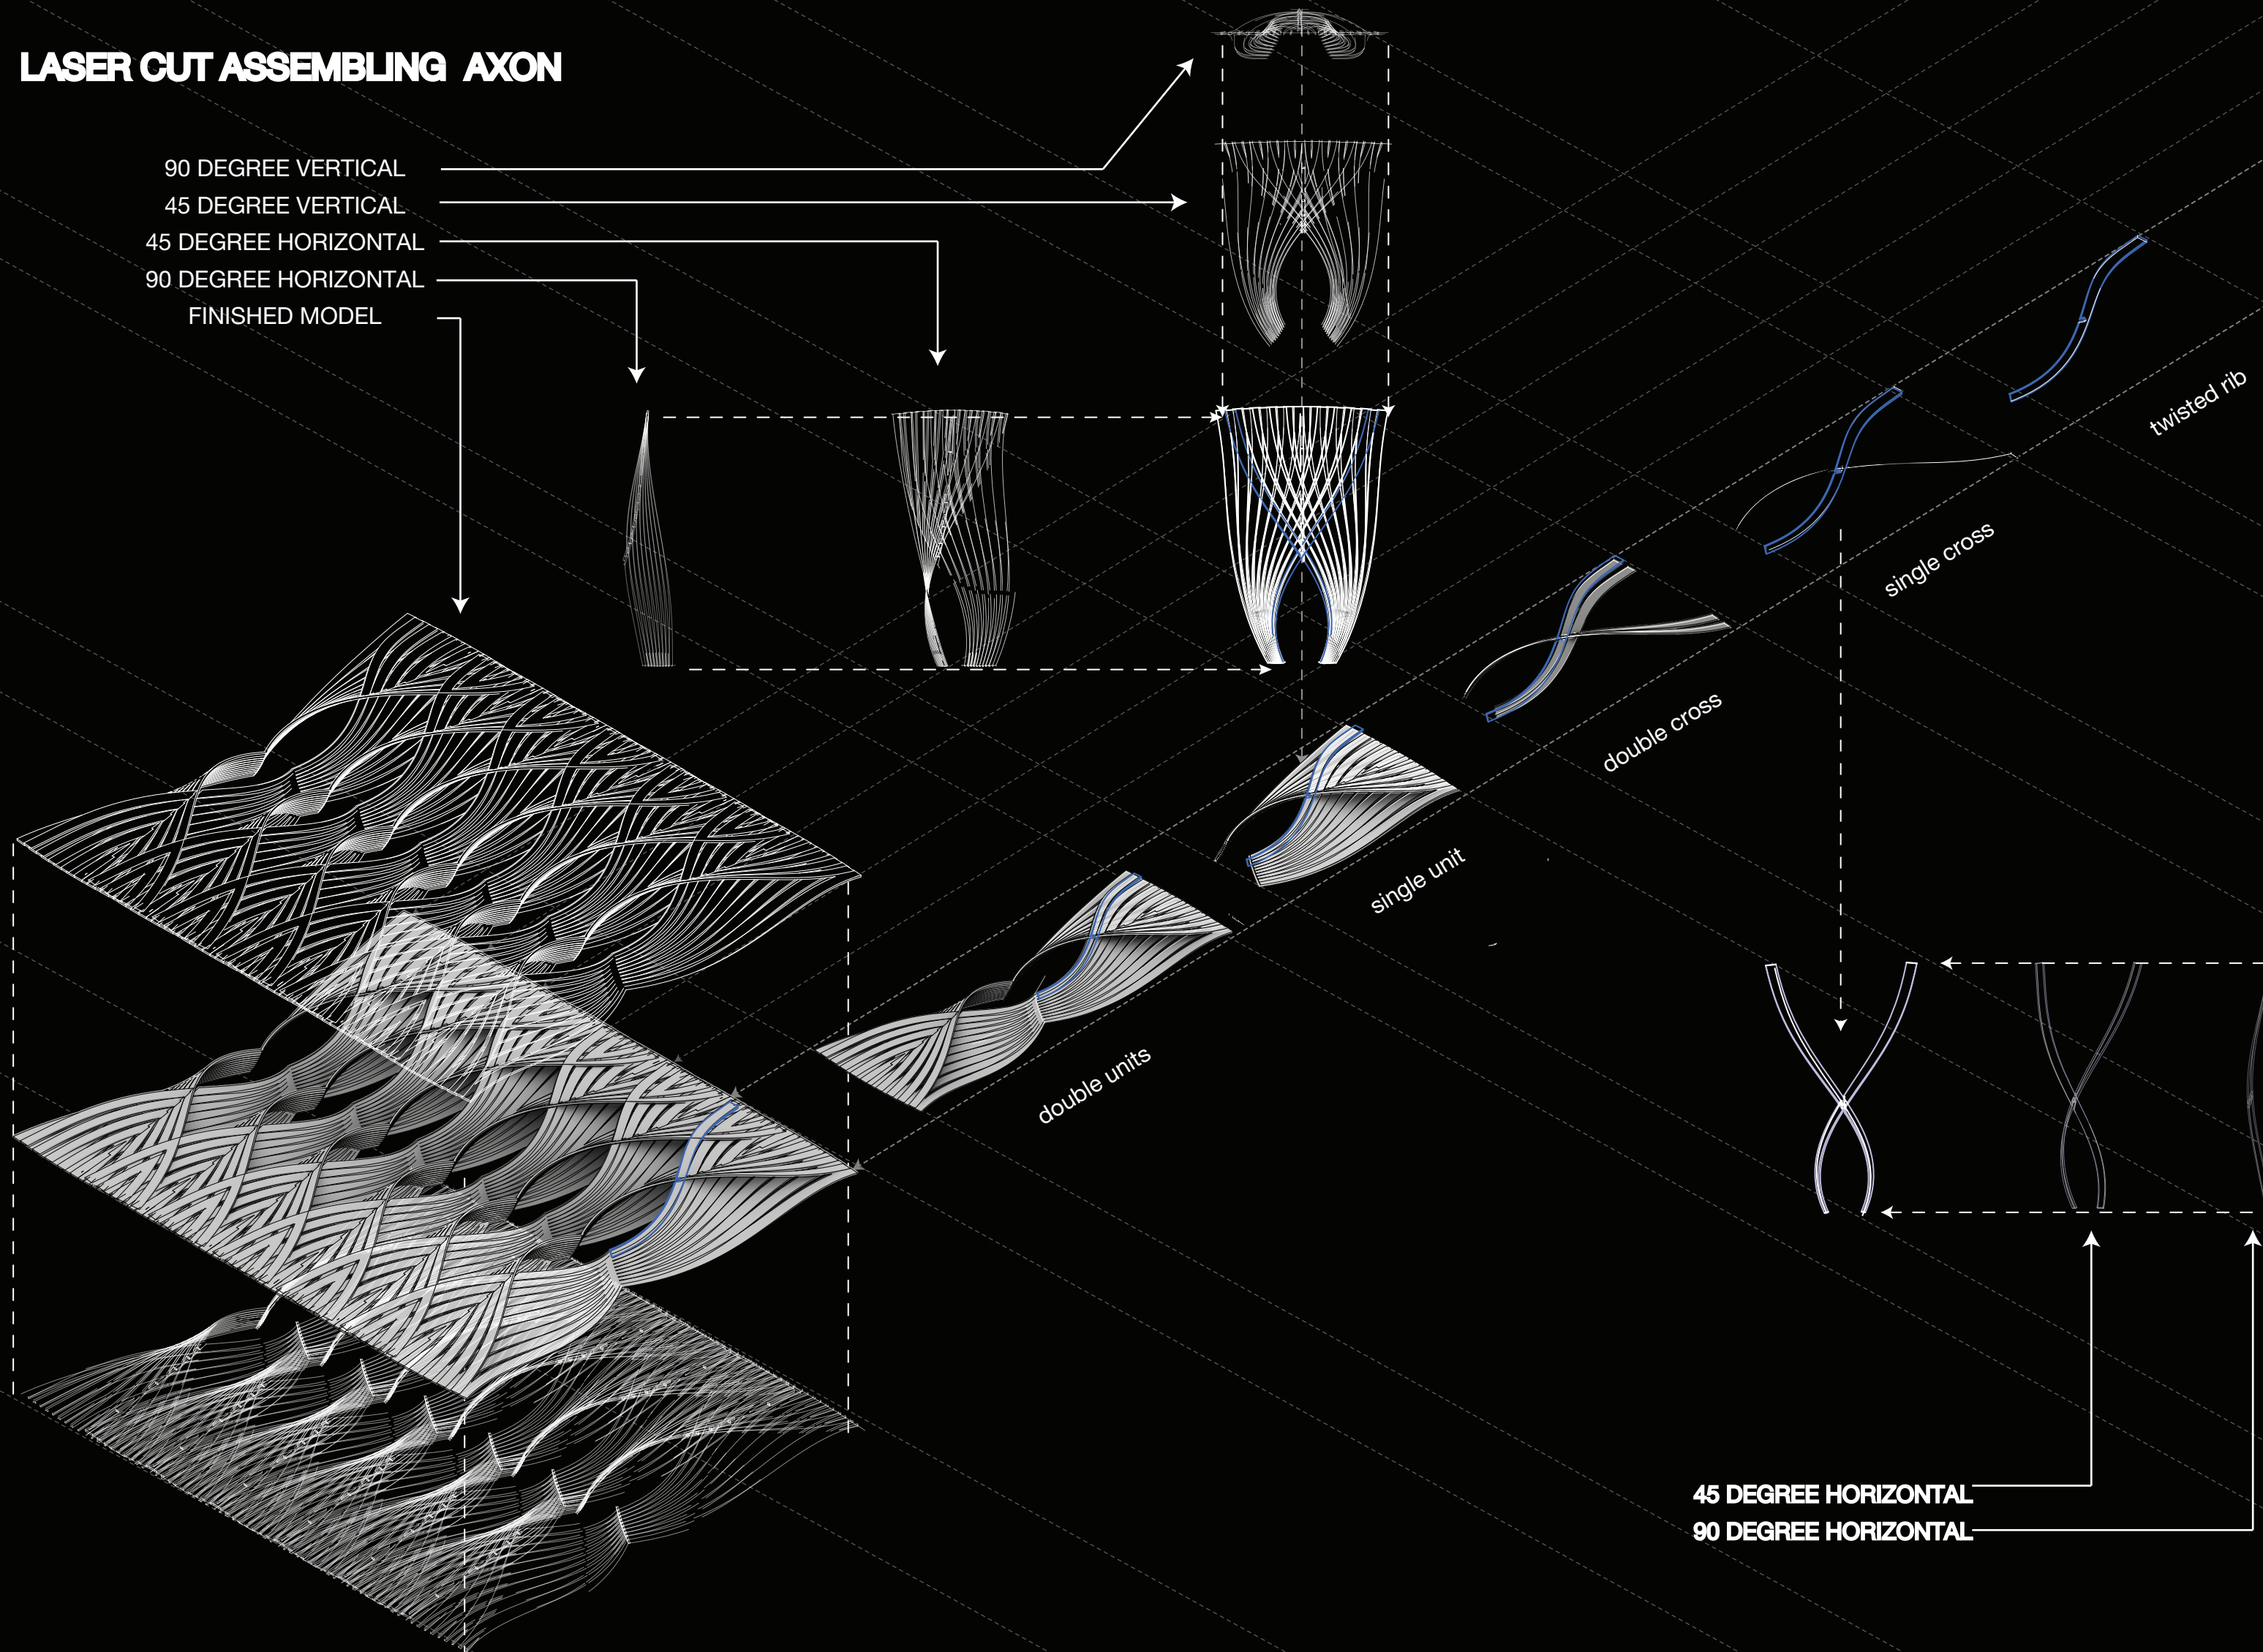

LASER CUT ASSEMBLING AXON

90 DEGREE VERTICAL
45 DEGREE VERTICAL
45 DEGREE HORIZONTAL
90 DEGREE HORIZONTAL
FINISHED MODEL

45 DEGREE HORIZONTAL
90 DEGREE HORIZONTAL