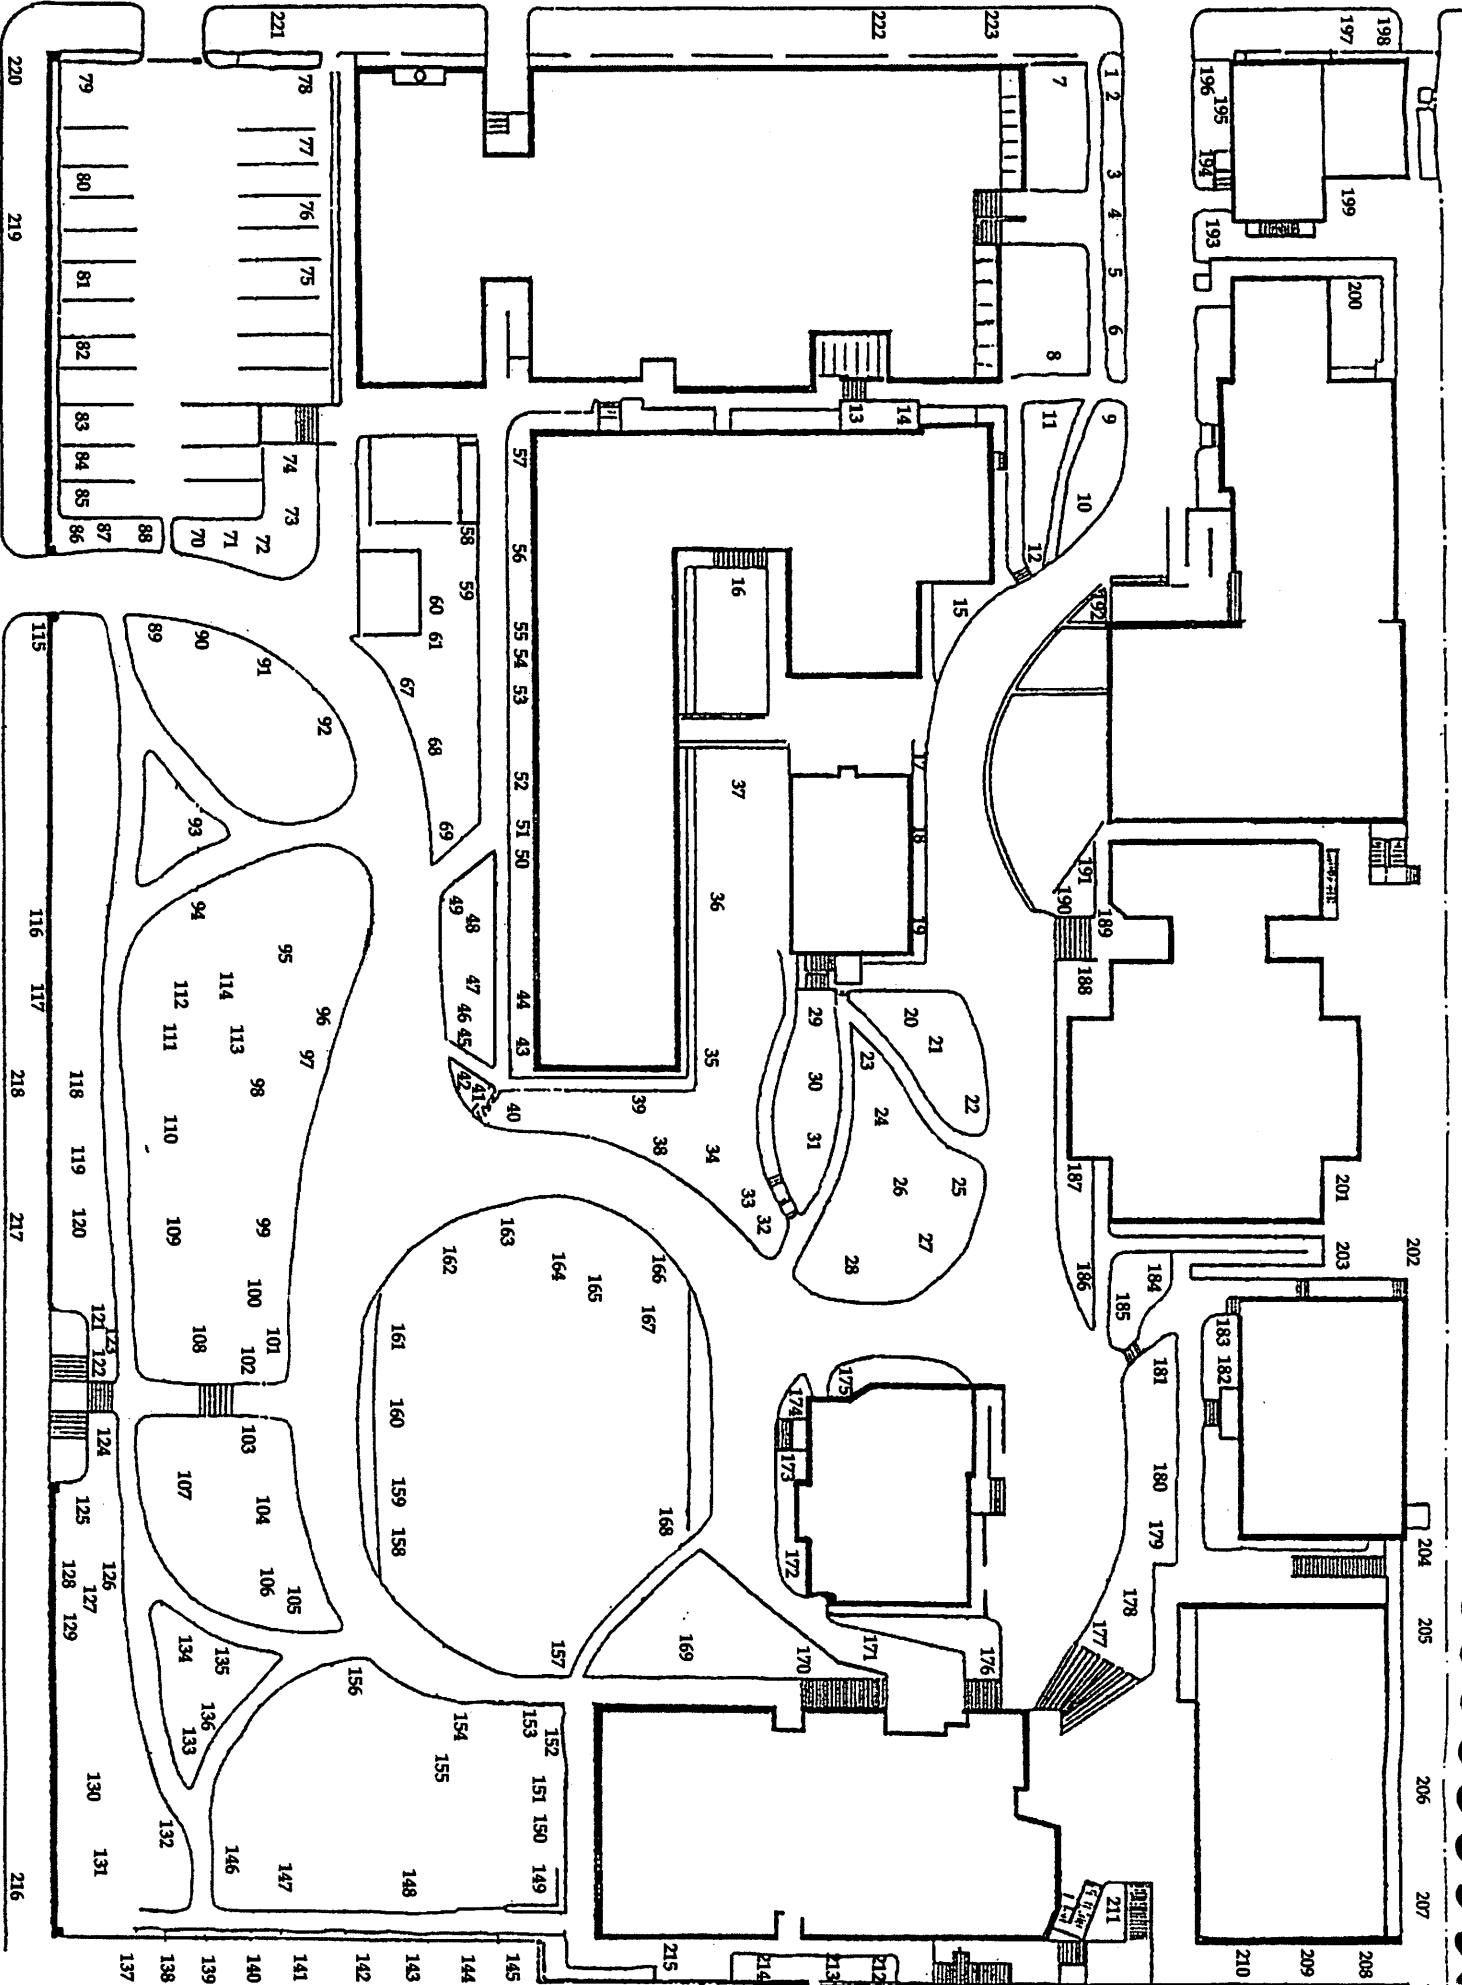

CLIFTON STREET

BROADWAY

TREE MAP - Page 22

TREE	SPECIES	CYCLE	PRIORITY	DESCRIPTION	RECOMMENDATION	OTHER
1	ELM	3	3	Narrow trunk attachment	PRUNE	Monitor
2	ELM	3	3	Volunteer	PRUNE	None
3	LIVE OAK	3	2	Declined health	PRUNE	Monitor
4	LIVE OAK	3	3	No comment	PRUNE	None
5	HAWTHORN	3	3	Some decline	PRUNE	Monitor
6	LIVE OAK	3	3	No comment	PRUNE	None
7	SYCAMORE	3	3	Stunted	PRUNE	Mulch
8	SYCAMORE	3	3	No comment	PRUNE	None
9	PLUM	3	3	No comment	PRUNE	None
10	APPLE	2	3	No comment	PRUNE	None
11	BOXELDER	3	3	New planting	PRUNE	Unstake in 2010
12	SWEET BAY	3	2	Some decline	PRUNE	Monitor
13	WHITE BIRCH	3	3	No comment	PRUNE	None
14	WHITE BIRCH	3	3	New planting	PRUNE	Unstake in 2010
15	HOLLYWOOD JUNIPER	3	3	No comment	PRUNE	None
16	LOQUAT	3	3	Heavily pruned	PRUNE	Deadwood removal only
17	SWEET GUM	3	2	No comment	PRUNE	None
18	SWEET GUM	3	2	No comment	PRUNE	None
19	SWEET GUM	3	2	No comment	PRUNE	None
20	MAIDENHAIR	3	3	New planting	PRUNE	Unstake in 2010
21	MAIDENHAIR	3	3	New planting	PRUNE	Unstake in 2010
22	MAIDENHAIR	3	3	New planting	PRUNE	Unstake in 2010
23	SAUCER MAGNOLIA	3	3	No comment	PRUNE	None
24	DOGWOOD	3	3	No comment	PRUNE	None
25	DOGWOOD	3	3	No comment	PRUNE	None
26	MADRONE	3	1	Major deadwood, declined	PRUNE	Deadwood removal , remove ivy within 6' radius
27	SOUTHERN MAGNOLIA	3	3	Some chlorosis	PRUNE	Fertilize
28	GREVILLEA SP.	3	3	No comment	PRUNE	None
29	COAST REDWOOD	5	2	No comment	PRUNE	None
30	COAST REDWOOD	5	2	No comment	PRUNE	None
31	COAST REDWOOD	5	2	No comment	PRUNE	None
32	ATLAS CEDAR	3	3	No comment	PRUNE	None
33	LIVE OAK	3	3	No comment	PRUNE	None
34	ATLAS CEDAR	3	3	No comment	PRUNE	None
35	PLUM	3	2	No comment	PRUNE	None